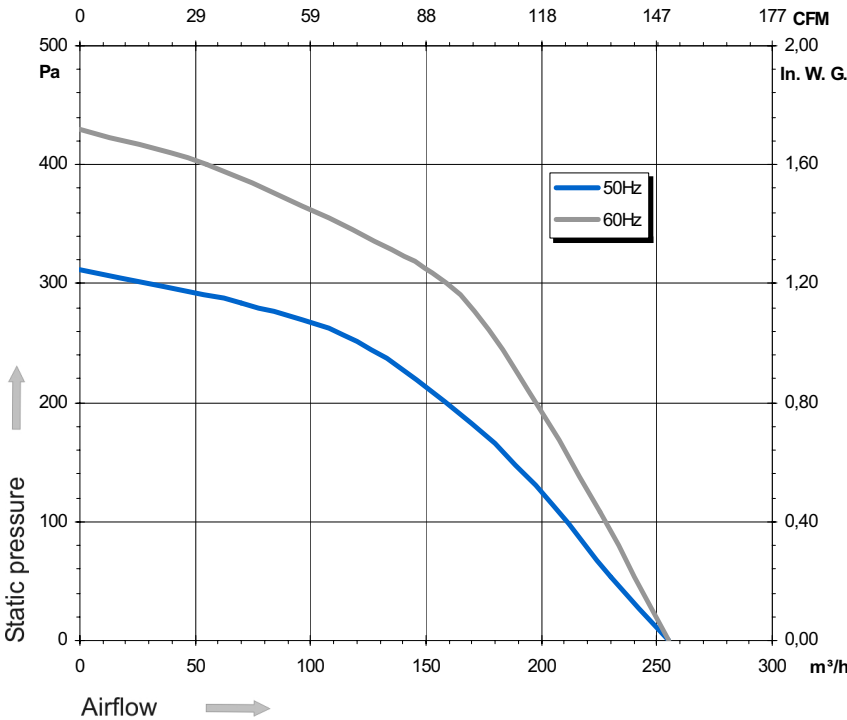

- Ball bearing
- Class F, thermally protected
- IP44 protection
- G2.5 balancing
- Galvanized steel impeller
- Rotor : black paint
- Scroll : black paint
- UL approved motor