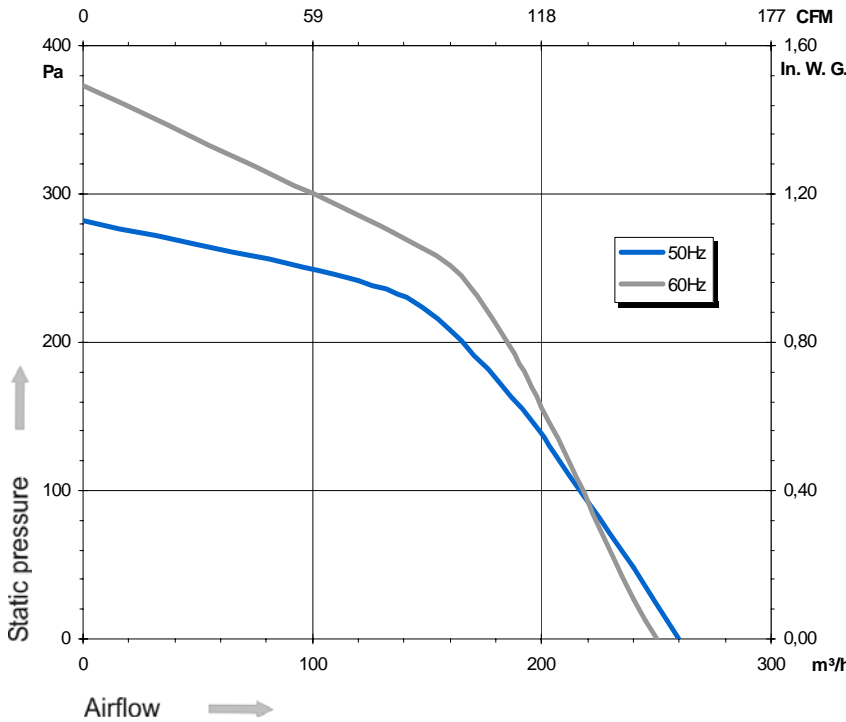

Ind. 0 - Revision : 09-2004

2GREA3 120x62R P/N D25-B1

Substitute for Q07-35

Voltage	Frequency	Input power	Current	Capacitor	Airflow	Speed rotation	Noise level	Rotation direction	Operating temperature
V	Hz	Wa	A	µF	m³/h	RPM	dBA	↻	Min / Max
230	50	58	0,27	2,0	260	1 715	49	R	-20°C / +70°C
230	60	67	0,32	2,0	250	1 635	49	R	-20°C / +70°C

Non contractual document. All specifications are subject to change without prior notice. Picture for information only.

- Ball bearing
- Class F, thermally protected
- IP44 protection
- G2.5 balancing
- Galvanized steel impeller
- Rotor : black paint
- Scroll housing : black paint