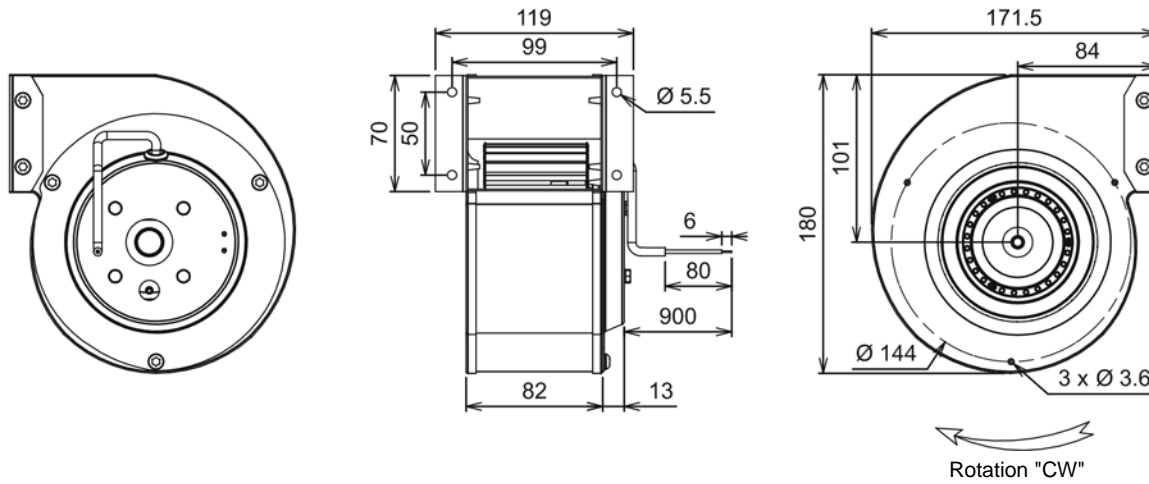

Ind. 0 - Revision : 09-2004

2GREA3 120x62R P/N D25-B1

Substitute for Q07-35

Voltage	Frequency	Input power	Current	Capacitor	Airflow	Speed rotation	Noise level	Rotation direction	Operating temperature
V	Hz	Wa	A	µF	m³/h	RPM	dBA	↻	Min / Max
230	50	58	0,27	2,0	260	1 715	49	R	-20°C / +70°C
230	60	67	0,32	2,0	250	1 635	49	R	-20°C / +70°C

Non contractual document. All specifications are subject to change without prior notice. Picture for information only.

- Ball bearing
- Class F, thermally protected
- IP44 protection
- G2.5 balancing
- Galvanized steel impeller
- Rotor : black paint
- Scroll housing : black paint