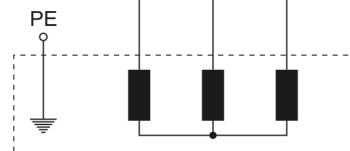

Non contractual document. All specifications are subject to change without prior notice. Picture for information only.