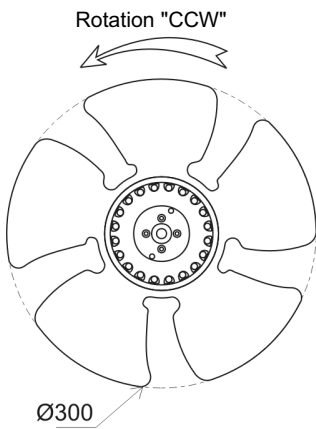

Ind. c - Revision : 10-2003

4VREt35 300V

P/N R10-37

Voltage	Frequency	Input power	Current	Capacitor	Airflow	Speed rotation	Noise level	Rotation direction	Operating temperature
V	Hz	Wa	A	µF	m³/h	RPM	dBA	↻	Min / Max
400	50	99	0,21	-	1 845	1 320	62	L	-20°C / +60°C
400	60	101	0,20	-	1 990	1 450	64	L	-20°C / +70°C

- Ball bearing
- Class F winding
- IP44 protection
- G6.3 balancing
- Zinc coated impeller
- Rotor and impeller : black paint

Capacitor for 50Hz Capacitor for 60Hz Connecting box Connector

39658 09145-0