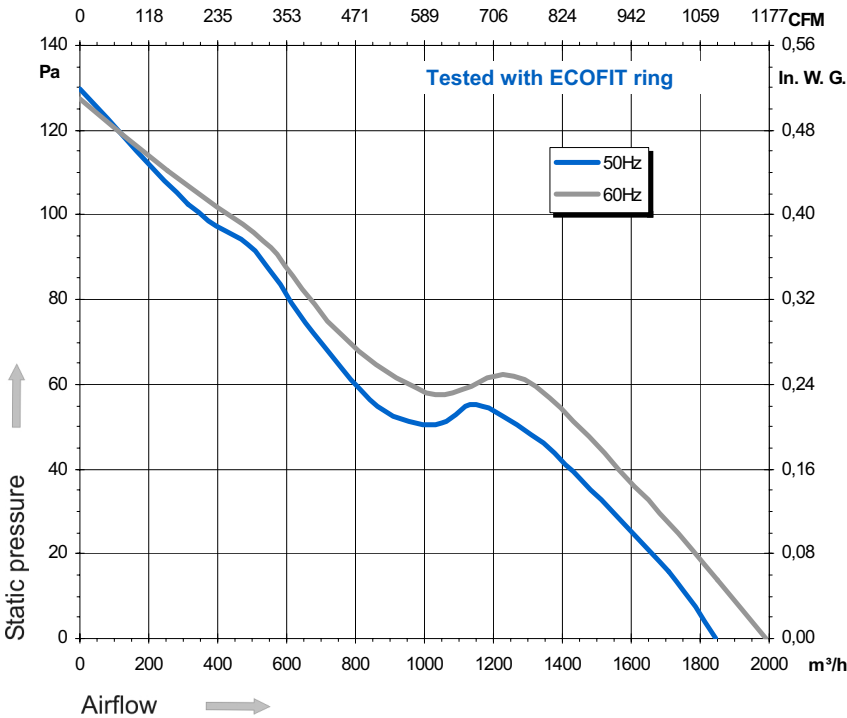

Ind. c - Revision : 10-2003

4VREt35 300V

P/N R10-37

Voltage	Frequency	Input power	Current	Capacitor	Airflow	Speed rotation	Noise level	Rotation direction	Operating temperature
V	Hz	Wa	A	µF	m³/h	RPM	dBA	↻	Min / Max
400	50	99	0,21	-	1 845	1 320	62	L	-20°C / +60°C
400	60	101	0,20	-	1 990	1 450	64	L	-20°C / +70°C

- Ball bearing
- Class F winding
- IP44 protection
- G6.3 balancing
- Zinc coated impeller
- Rotor and impeller : black paint

Capacitor for 50Hz Capacitor for 60Hz Connecting box Connector

39658 09145-0