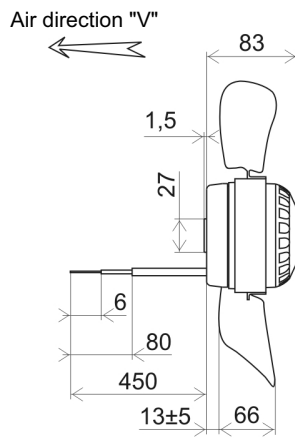

Ind. c - Revision : 10-2003

4VREt35 300V

P/N R10-37

Voltage	Frequency	Input power	Current	Capacitor	Airflow	Speed rotation	Noise level	Rotation direction	Operating temperature
V	Hz	Wa	A	µF	m³/h	RPM	dBA	↻	Min / Max
400	50	99	0,21	-	1 845	1 320	62	L	-20°C / +60°C
400	60	101	0,20	-	1 990	1 450	64	L	-20°C / +70°C

- Ball bearing
- Class F winding
- IP44 protection
- G6.3 balancing
- Zinc coated impeller
- Rotor and impeller : black paint

Capacitor for 50Hz Capacitor for 60Hz Connecting box Connector

39658 09145-0