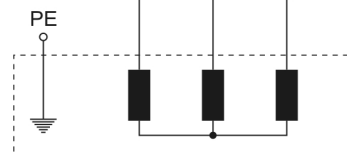

Non contractual document. All specifications are subject to change without prior notice. Picture for information only.