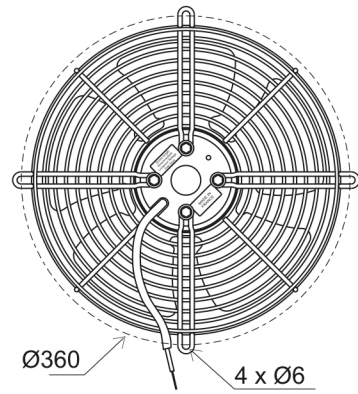

Ind. d - Revision : 10-2003

4VPRt35 300A

P/N R12-28

Voltage	Frequency	Input power	Current	Capacitor	Airflow	Speed rotation	Noise level	Rotation direction	Operating temperature
V	Hz	Wa	A	µF	m³/h	RPM	dBA	↻	Min / Max
400	50	99	0,21	-	1 845	1 320	62	R	-20°C / +60°C
400	60	101	0,20	-	1 990	1 450	64	R	-20°C / +70°C

- Ball bearing
- Class F winding
- IP44 protection
- G6.3 balancing
- Zinc coated impeller
- Rotor and impeller : black paint
- Basket finger guard : black paint

Capacitor for 50Hz Capacitor for 60Hz Connecting box Connector