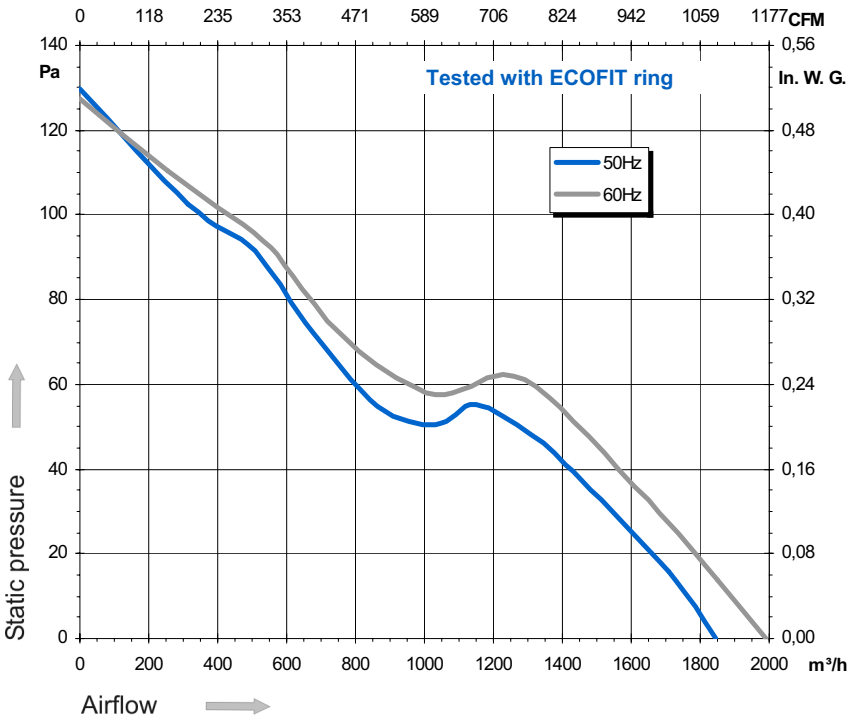

Ind. d - Revision : 10-2003

4VPRt35 300A

P/N R12-28

Voltage	Frequency	Input power	Current	Capacitor	Airflow	Speed rotation	Noise level	Rotation direction	Operating temperature
V	Hz	Wa	A	µF	m³/h	RPM	dBA	↻	Min / Max
400	50	99	0,21	-	1 845	1 320	62	R	-20°C / +60°C
400	60	101	0,20	-	1 990	1 450	64	R	-20°C / +70°C

- Ball bearing
- Class F winding
- IP44 protection
- G6.3 balancing
- Zinc coated impeller
- Rotor and impeller : black paint
- Basket finger guard : black paint

Capacitor for 50Hz Capacitor for 60Hz Connecting box Connector

39658 09145-0

Green/Yellow Blue Black Brown

Non contractual document. All specifications are subject to change without prior notice. Picture for information only.