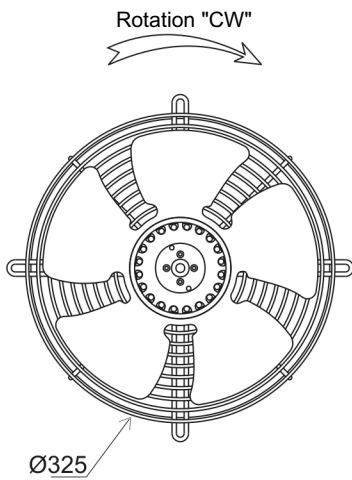

Ind. d - Revision : 10-2003

4VPRt35 300A

P/N R12-28

Voltage	Frequency	Input power	Current	Capacitor	Airflow	Speed rotation	Noise level	Rotation direction	Operating temperature
V	Hz	Wa	A	µF	m³/h	RPM	dBA	↻	Min / Max
400	50	99	0,21	-	1 845	1 320	62	R	-20°C / +60°C
400	60	101	0,20	-	1 990	1 450	64	R	-20°C / +70°C

- Ball bearing
- Class F winding
- IP44 protection
- G6.3 balancing
- Zinc coated impeller
- Rotor and impeller : black paint
- Basket finger guard : black paint

Capacitor for 50Hz Capacitor for 60Hz Connecting box Connector