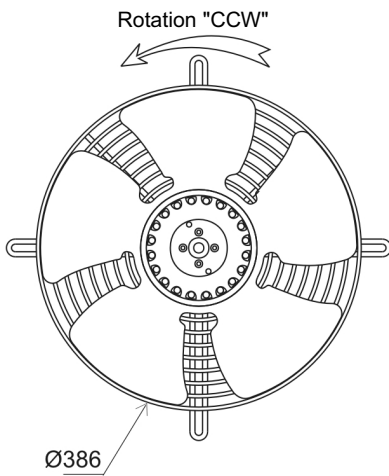

## 4VGRt45 350V

- Ball bearing
- Class F winding
- IP44 protection
- G6.3 balancing
- Zinc coated impeller
- Rotor and impeller : black paint
- Finger guard : black paint

Capacitor for 50Hz    Capacitor for 60Hz    Connecting box    Connector