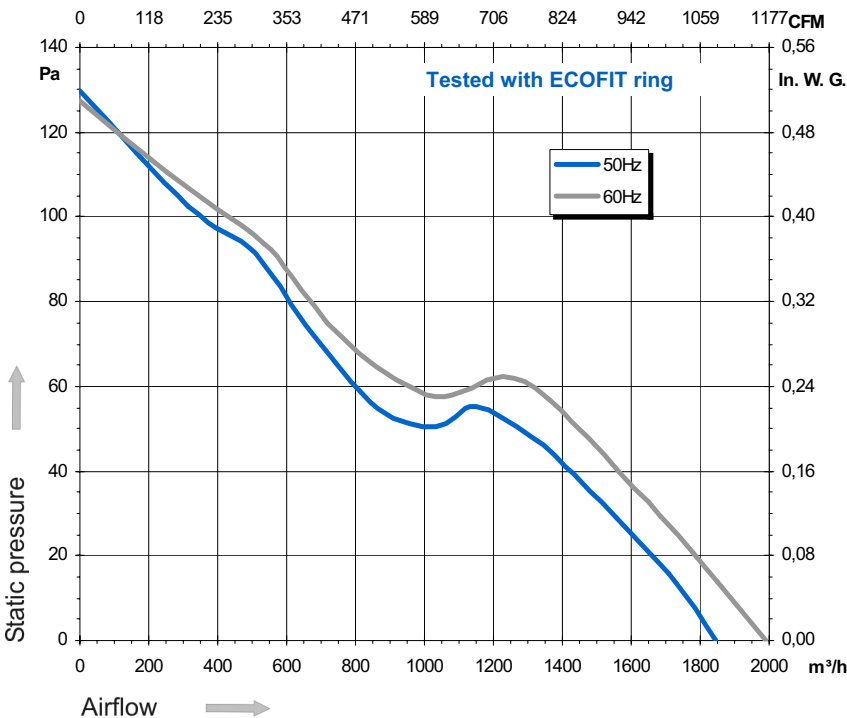

Ind. c - Revision : 10-2003

4VGRt35 300V

P/N R12-13

Voltage	Frequency	Input power	Current	Capacitor	Airflow	Speed rotation	Noise level	Rotation direction	Operating temperature
V	Hz	Wa	A	µF	m³/h	RPM	dBA	↻	Min / Max
400	50	99	0,21	-	1 845	1 320	62	L	-20°C / +60°C
400	60	101	0,20	-	1 990	1 450	64	L	-20°C / +70°C

- Ball bearing
- Class F winding
- IP44 protection
- G6.3 balancing
- Zinc coated impeller
- Rotor and impeller : black paint
- Finger guard : black paint

Capacitor for 50Hz Capacitor for 60Hz Connecting box Connector

39658 09145-0

Green/Yellow Blue Black Brown

Non contractual document. All specifications are subject to change without prior notice. Picture for information only.