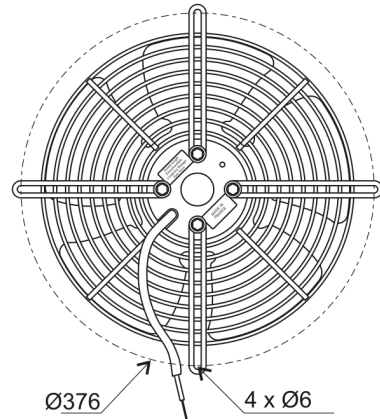

Ind. c - Revision : 10-2003

4VGRt35 300V

P/N R12-13

Voltage	Frequency	Input power	Current	Capacitor	Airflow	Speed rotation	Noise level	Rotation direction	Operating temperature
V	Hz	Wa	A	µF	m³/h	RPM	dBA	↻	Min / Max
400	50	99	0,21	-	1 845	1 320	62	L	-20°C / +60°C
400	60	101	0,20	-	1 990	1 450	64	L	-20°C / +70°C

- Ball bearing
- Class F winding
- IP44 protection
- G6.3 balancing
- Zinc coated impeller
- Rotor and impeller : black paint
- Finger guard : black paint

Capacitor for 50Hz Capacitor for 60Hz Connecting box Connector