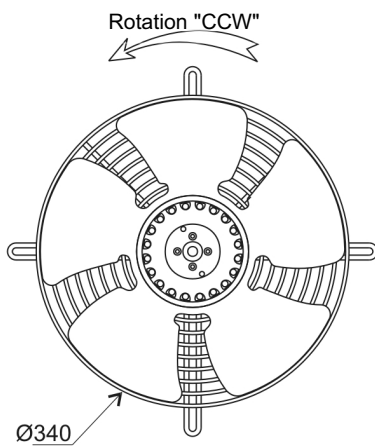

Ind. c - Revision : 10-2003

4VGRt35 300V

P/N R12-13

Voltage	Frequency	Input power	Current	Capacitor	Airflow	Speed rotation	Noise level	Rotation direction	Operating temperature
V	Hz	Wa	A	µF	m³/h	RPM	dBA	↻	Min / Max
400	50	99	0,21	-	1 845	1 320	62	L	-20°C / +60°C
400	60	101	0,20	-	1 990	1 450	64	L	-20°C / +70°C

- Ball bearing
- Class F winding
- IP44 protection
- G6.3 balancing
- Zinc coated impeller
- Rotor and impeller : black paint
- Finger guard : black paint

Capacitor for 50Hz Capacitor for 60Hz Connecting box Connector