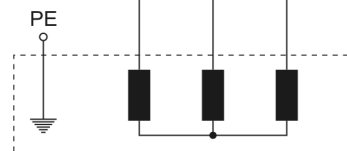

Non contractual document. All specifications are subject to change without prior notice. Picture for information only.