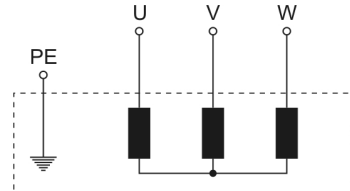

- Ball bearing
- Class F winding
- IP44 protection
- G6.3 balancing
- Zinc coated impeller
- Rotor and impeller : black paint
- Basket finger guard : black paint

Capacitor for 50Hz   Capacitor for 60Hz   Connecting box   Connector

-    -   39658   09145-0

Green/Yellow Blue   Black Brown