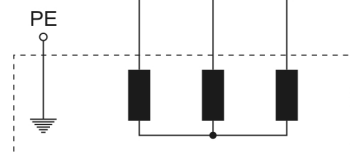

Non contractual document. All specifications are subject to change without prior notice. Picture for information only.