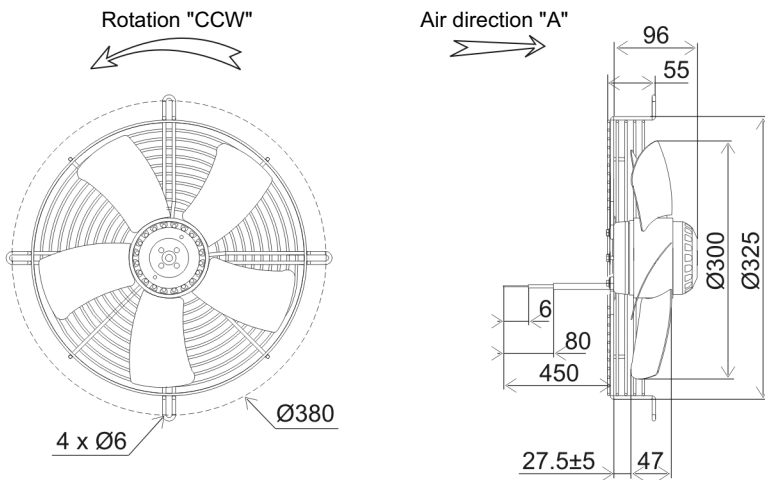

Ind. e - Revision : 10-2003

2VPRt45 300A

P/N R12-22

Voltage	Frequency	Input power	Current	Capacitor	Airflow	Speed rotation	Noise level	Rotation direction	Operating temperature
V	Hz	Wa	A	µF	m³/h	RPM	dBA	↻	Min / Max
400	50	168	0,33	-	2 550	2 640	73	L	-20°C / +70°C
400	60	213	0,37	-	2 815	2 925	75	L	-20°C / +70°C

- Ball bearing
- Class F winding
- IP44 protection
- G6.3 balancing
- Zinc coated impeller
- Rotor and impeller : black paint
- Basket finger guard : black paint

Capacitor for 50Hz Capacitor for 60Hz Connecting box Connector