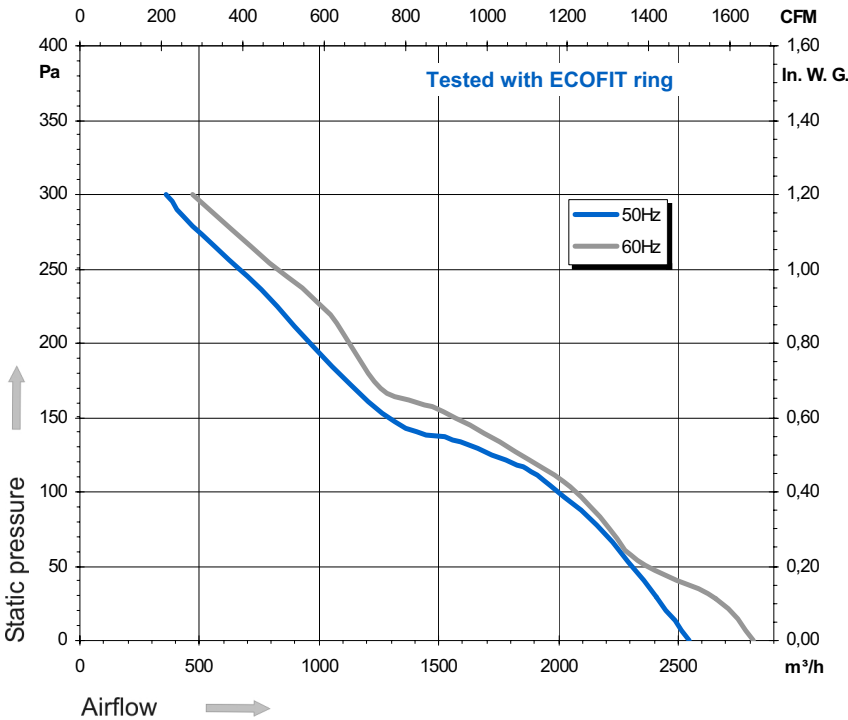

Ind. e - Revision : 10-2003

2VPRt45 300A

P/N R12-22

Voltage	Frequency	Input power	Current	Capacitor	Airflow	Speed rotation	Noise level	Rotation direction	Operating temperature
V	Hz	Wa	A	µF	m³/h	RPM	dBA	↻	Min / Max
400	50	168	0,33	-	2 550	2 640	73	L	-20°C / +70°C
400	60	213	0,37	-	2 815	2 925	75	L	-20°C / +70°C

- Ball bearing
- Class F winding
- IP44 protection
- G6.3 balancing
- Zinc coated impeller
- Rotor and impeller : black paint
- Basket finger guard : black paint

Capacitor for 50Hz Capacitor for 60Hz Connecting box Connector

- - 39658 09145-0

Green/Yellow Blue Black Brown

Non contractual document. All specifications are subject to change without prior notice. Picture for information only.