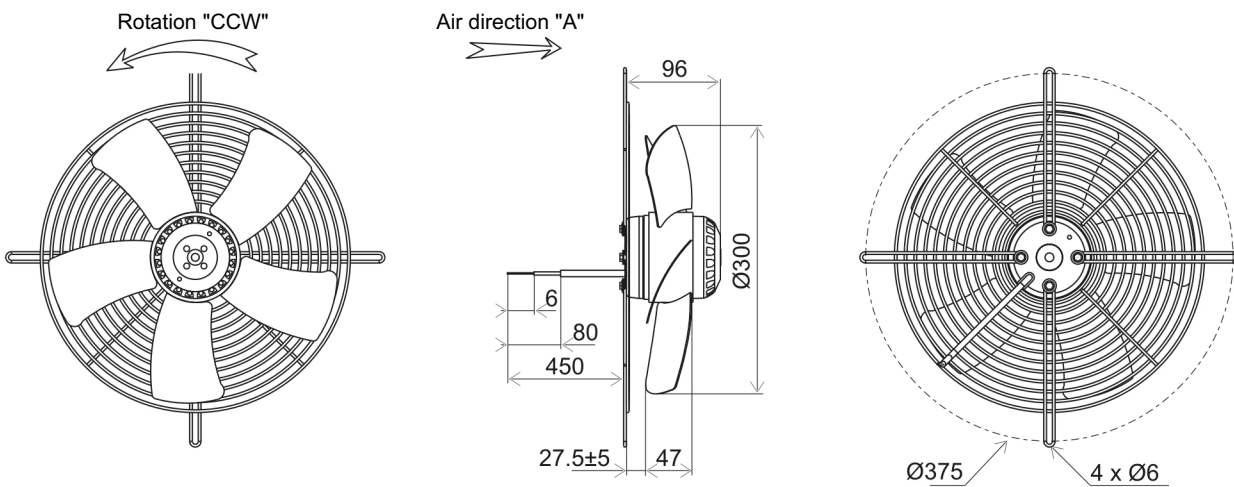

Ind. c - Revision : 10-2003

2VGRt45 300A

P/N R12-06

Voltage	Frequency	Input power	Current	Capacitor	Airflow	Speed rotation	Noise level	Rotation direction	Operating temperature
V	Hz	Wa	A	µF	m³/h	RPM	dBA	↻	Min / Max
400	50	168	0,33	-	2 550	2 640	73	L	-20°C / +70°C
400	60	213	0,37	-	2 815	2 925	75	L	-20°C / +70°C

- Ball bearing
- Class F winding
- IP44 protection
- G6.3 balancing
- Zinc coated impeller
- Rotor : black paint
- Finger guard : black paint

Capacitor for 50Hz Capacitor for 60Hz Connecting box Connector