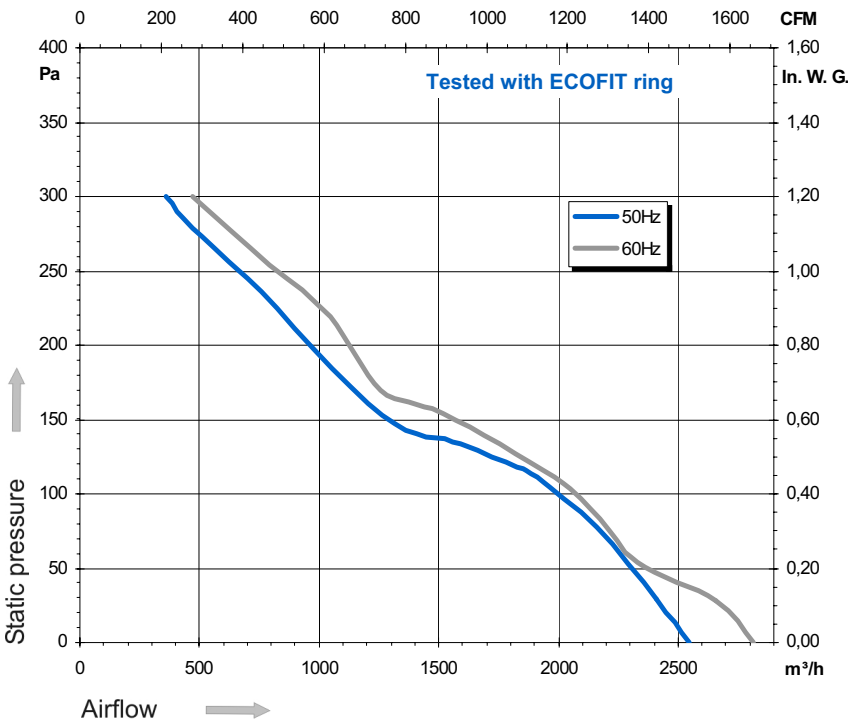

Ind. c - Revision : 10-2003

2VGRt45 300A

P/N R12-06

Voltage	Frequency	Input power	Current	Capacitor	Airflow	Speed rotation	Noise level	Rotation direction	Operating temperature
V	Hz	Wa	A	µF	m³/h	RPM	dBA	↻	Min / Max
400	50	168	0,33	-	2 550	2 640	73	L	-20°C / +70°C
400	60	213	0,37	-	2 815	2 925	75	L	-20°C / +70°C

- Ball bearing
- Class F winding
- IP44 protection
- G6.3 balancing
- Zinc coated impeller
- Rotor : black paint
- Finger guard : black paint

Capacitor for 50Hz Capacitor for 60Hz Connecting box Connector

- - 39658 09145-0

Green/Yellow Blue Black Brown

Non contractual document. All specifications are subject to change without prior notice. Picture for information only.