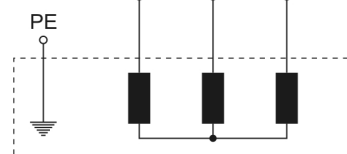

Non contractual document. All specifications are subject to change without prior notice. Picture for information only.